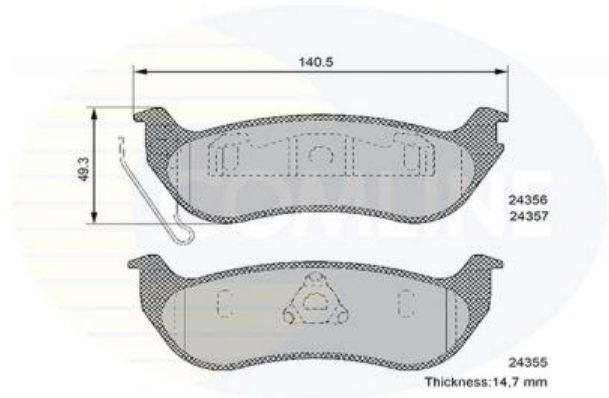

AUTO PARTS

Product Bulletin

CBP36087 - Brake pad set, disc brake

Vehicles

JEEP,

Technical Info

Brake System_P	Kelsey-Hayes
Fitting Position	Rear Axle
Length (mm)	140.5
Part Info	Without Wear Indicator
Thickness (mm)	14.7
Width (mm)	49.3