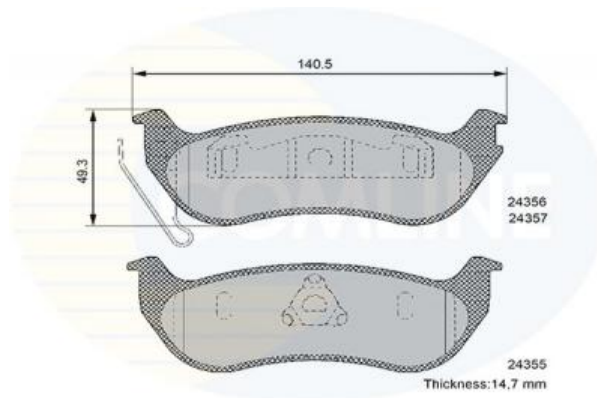

AUTO PARTS

Product Bulletin

CBP36087 - Brake pad set, disc brake

Vehicles

JEEP,

Technical Info

Brake System_P	Kelsey-Hayes
Fitting Position	Rear Axle
Length (mm)	140.5
Part Info	Without Wear Indicator
Thickness (mm)	14.7
Width (mm)	49.3