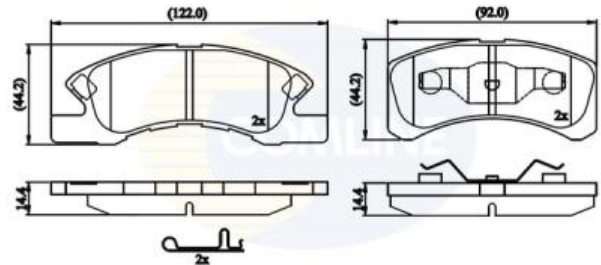

COMLINE

AUTO PARTS

Product Bulletin

CBP32249 - Brake pad set, disc brake

Vehicles

DAIHATSU,

Technical Info

Brake System_P	Akebono
Fitting Position	Front Axle
Notes	Number of wear Indicators - 2
Part Info	With acoustic wear warning
Thickness (mm)	14.4
Width (mm)	44.2