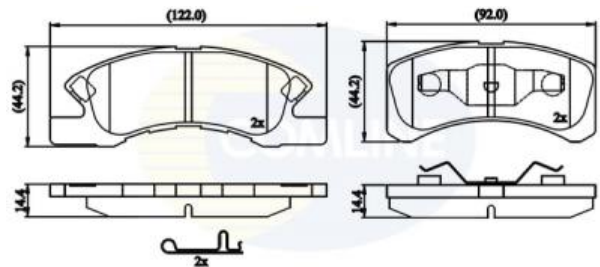

AUTO PARTS

Product Bulletin

CBP32249 - Brake pad set, disc brake

Vehicles

DAIHATSU,

Technical Info

Brake System_P Akebono
Fitting Position Front Axle
Notes Number of wear Indicators - 2
Part Info With acoustic wear warning
Thickness (mm) 14.4
Width (mm) 44.2