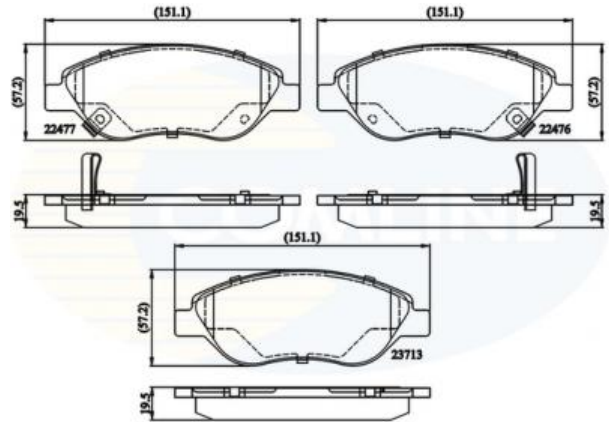

AUTO PARTS

Product Bulletin

CBP32213 - Brake pad set, disc brake

Vehicles

FIAT,

Technical Info

Fitting Position	Front Axle
Length (mm)	151.1
Notes	Number of wear Indicators - 2
Part Info	With acoustic wear warning
Thickness (mm)	19.5
Width (mm)	57.2