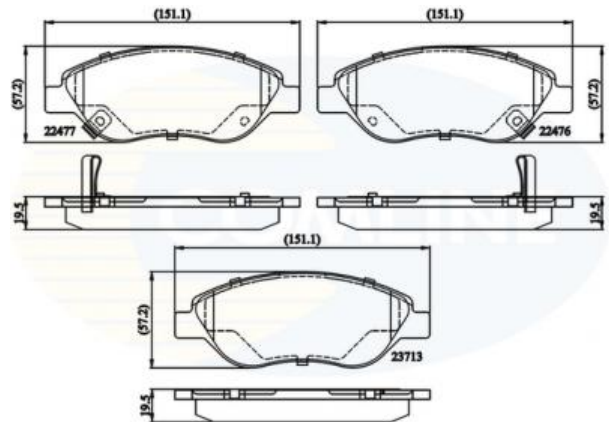

AUTO PARTS

Product Bulletin

CBP32213 - Brake pad set, disc brake

Vehicles

FIAT,

Technical Info

Fitting Position	Front Axle
Length (mm)	151.1
Notes	Number of wear Indicators - 2
Part Info	With acoustic wear warning
Thickness (mm)	19.5
Width (mm)	57.2