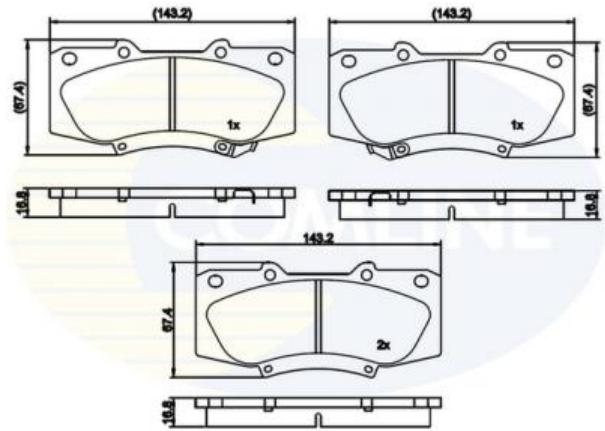

AUTO PARTS

Product Bulletin

CBP32137 - Brake pad set, disc brake

Vehicles

TOYOTA,

Technical Info

Brake System_P	ADVICS
Fitting Position	Front Axle
Length (mm)	143.2
Part Info	With acoustic wear warning
Thickness (mm)	16.8
Width (mm)	67.4