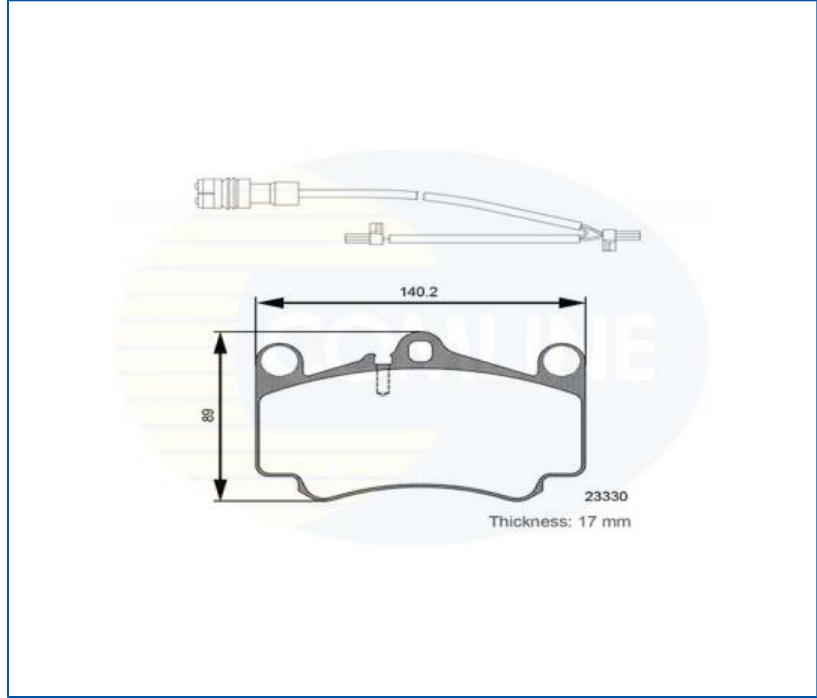

AUTO PARTS

Product Bulletin

CBP26132 - Brake pad set, disc brake

Vehicles

PORSCHE,

Technical Info

Brake System_P	Brembo
Fitting Position	Front Axle
Length (mm)	140.2
Notes	Number of wear Indicators - 2
Part Info	With Loose Wear Indicator
Thickness (mm)	17
Width (mm)	89