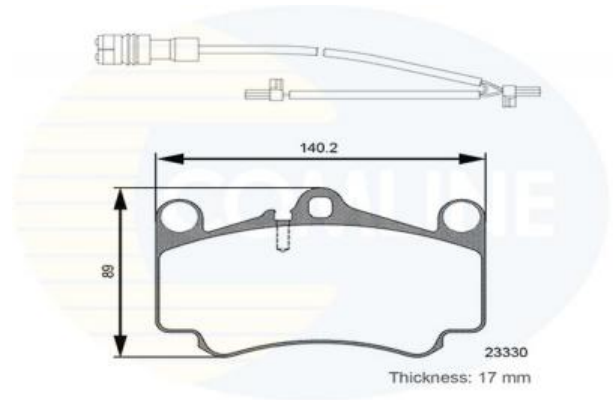

AUTO PARTS

Product Bulletin

CBP26132 - Brake pad set, disc brake

Vehicles

PORSCHE,

Technical Info

Brake System_P	Brembo
Fitting Position	Front Axle
Length (mm)	140.2
Notes	Number of wear Indicators - 2
Part Info	With Loose Wear Indicator
Thickness (mm)	17
Width (mm)	89