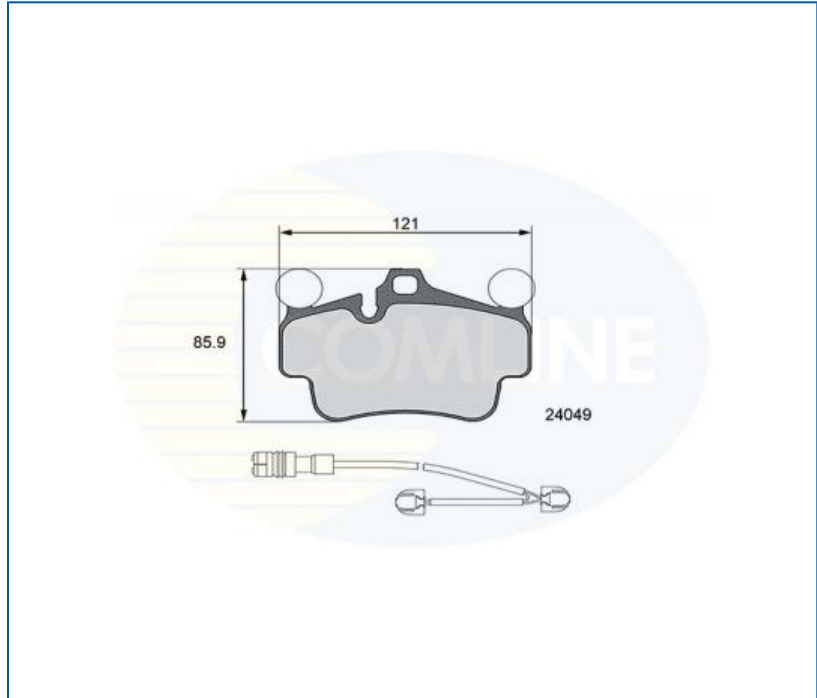

AUTO PARTS

Product Bulletin

CBP26127 - Brake pad set, disc brake

Vehicles

PORSCHE,

Technical Info

Brake System_P	Brembo
Length (mm)	121
Notes	Number of wear Indicators - 2
Part Info	With Loose Wear Indicator
Thickness (mm)	17
Width (mm)	85.9