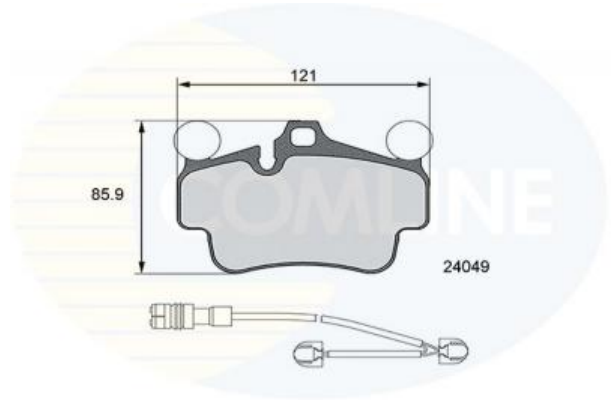

## CBP26127 - Brake pad set, disc brake

### Technical Info

Brake System_P	Brembo
Length (mm)	121
Notes	Number of wear Indicators - 2
Part Info	With Loose Wear Indicator
Thickness (mm)	17
Width (mm)	85.9