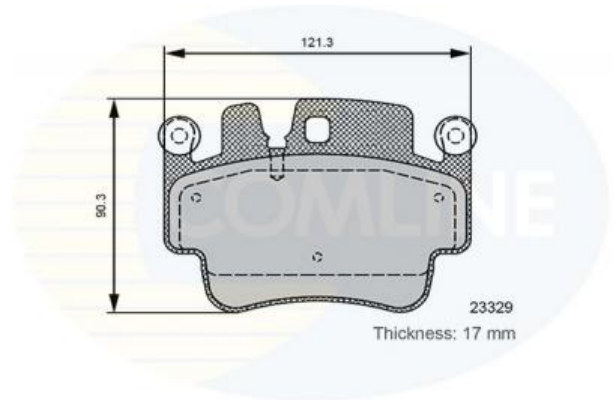

AUTO PARTS

Product Bulletin

CBP06131 - Brake pad set, disc brake

Vehicles

PORSCHE,

Technical Info

Brake System_P	Brembo
Fitting Position	Front Axle
Length (mm)	121.3
Part Info	Without Wear Indicator
Thickness (mm)	17
Width (mm)	90.3