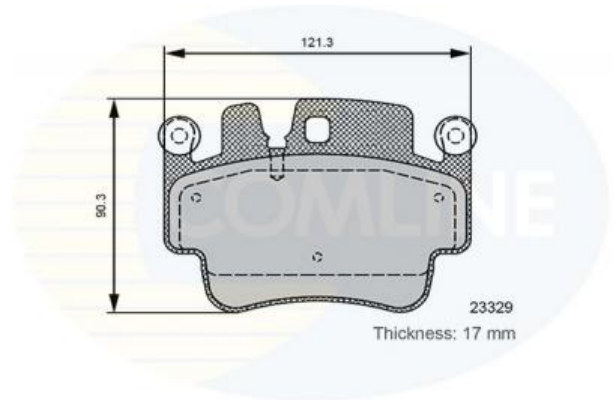

AUTO PARTS

Product Bulletin

CBP06131 - Brake pad set, disc brake

Vehicles

PORSCHE,

Technical Info

Brake System_P	Brembo
Length (mm)	121.3
Part Info	Without Wear Indicator
Thickness (mm)	17
Width (mm)	90.3

Cross References