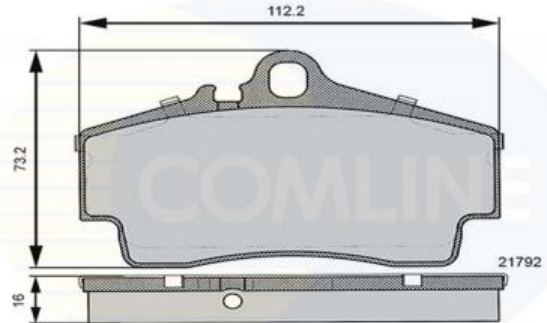

Cross References

A.B.S.	37102	A.B.S.	37102S	AKEBONO	AN-4724K
AKEBONO	AN-4724KE	ALANKO	10301113	APEC	PAD1029
ASHIKA	NIR - 11-12-2017	ATE	13.0460-4988.2	BELACO	BC1308
BLUE PRINT	NIR - 18-10-2017	BORG & BECK	BBP2235	BOSCH	0 986 424 569
BOSCH	0 986 494 265	BRAKE-ENGG	PA1258	BRAXIS	AA0295
BREMBO	P65008	BREMSI	BP3176	CIFAM	822-658-0
DELPHI	LP1301	E.T.F.	12-1176	FEBI	16521
FERODO	FDB1308	FRI.TECH.	674.0	FTE	BL1737A2
GALFER	B1.G102-0883.2	GIRLING	6113959	GIRLING	6117579
ICER	181619	JAPKO	NIR-30-01-2018	JURATEK	NIR-08-02-2018

Notes:

Manufacturers details are for guidance only. For pricing enquiries please contact our sales team on 01582 578 888

Comline Auto Parts Limited

Unit B1, Luton Enterprise Park, Sundon Road, Luton, Bedfordshire LU3 3GU

Tel: 01582 578 888 International Tel: +44 1582 578 888 Fax: 01582 578 889 International Fax: +44 1582 578 889

Email: sales@comline.uk.com **Web:** www.comline.uk.com