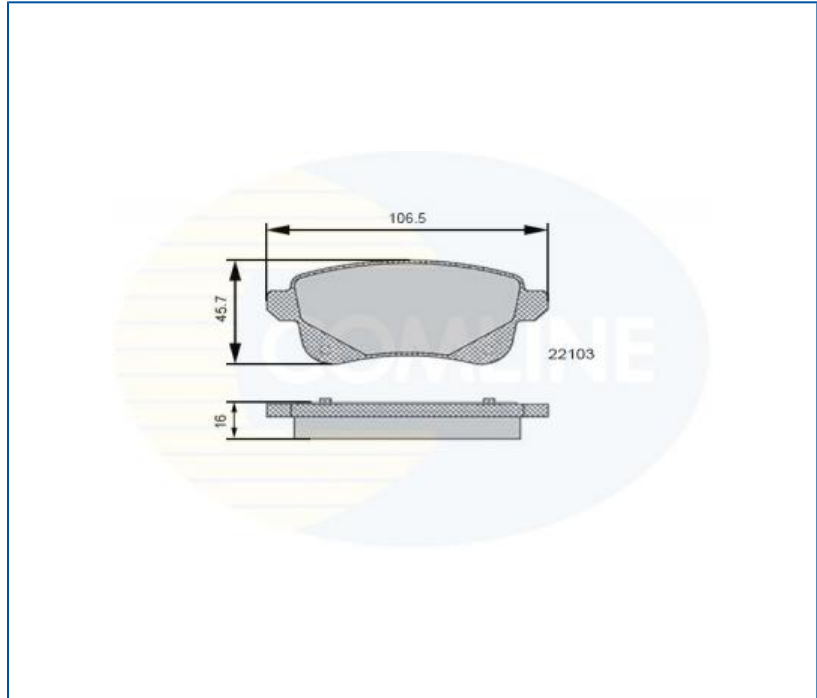

AUTO PARTS

Product Bulletin

CBP06124 - Brake pad set, disc brake

Vehicles

RENAULT,

Technical Info

Brake System_P	TRW
Fitting Position	Rear Axle
Length (mm)	106.5
Part Info	Without Wear Indicator
Thickness (mm)	16
Width (mm)	45.7