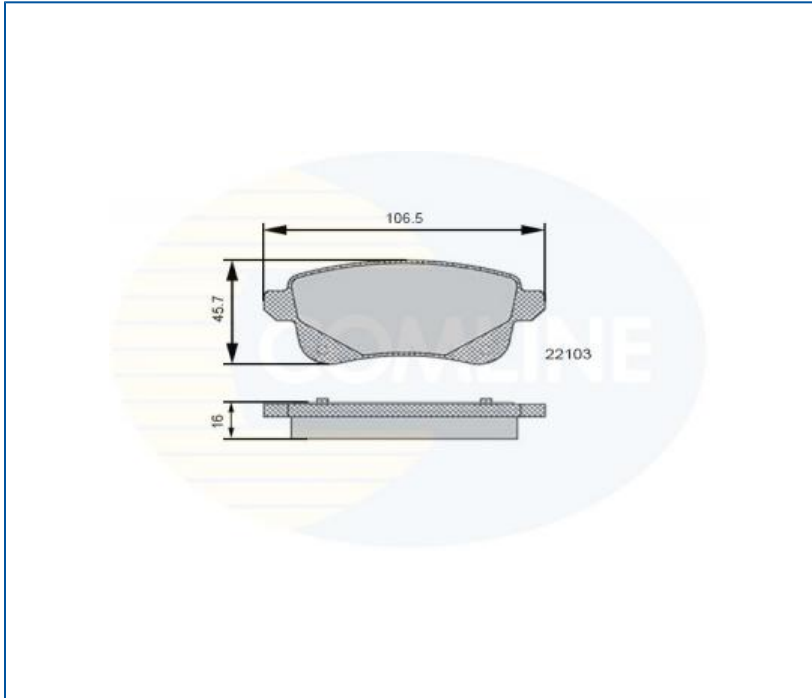

### Technical Info

Brake System_P	TRW
Fitting Position	Rear Axle
Length (mm)	106.5
Part Info	Without Wear Indicator
Thickness (mm)	16
Width (mm)	45.7