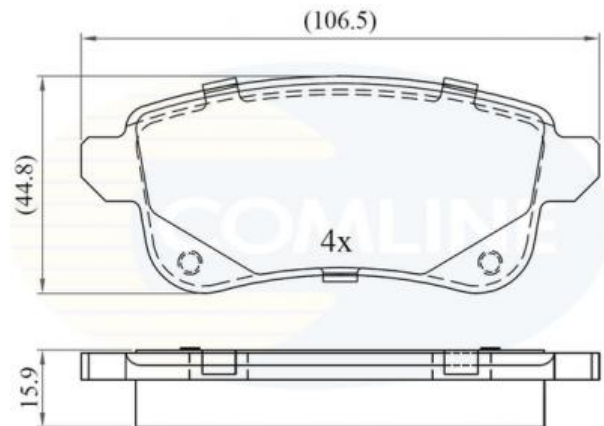

### Technical Info

Brake System_P	TRW
Fitting Position	Rear Axle
Length (mm)	106.5
Part Info	Without Wear Indicator
Thickness (mm)	16
Width (mm)	45.7