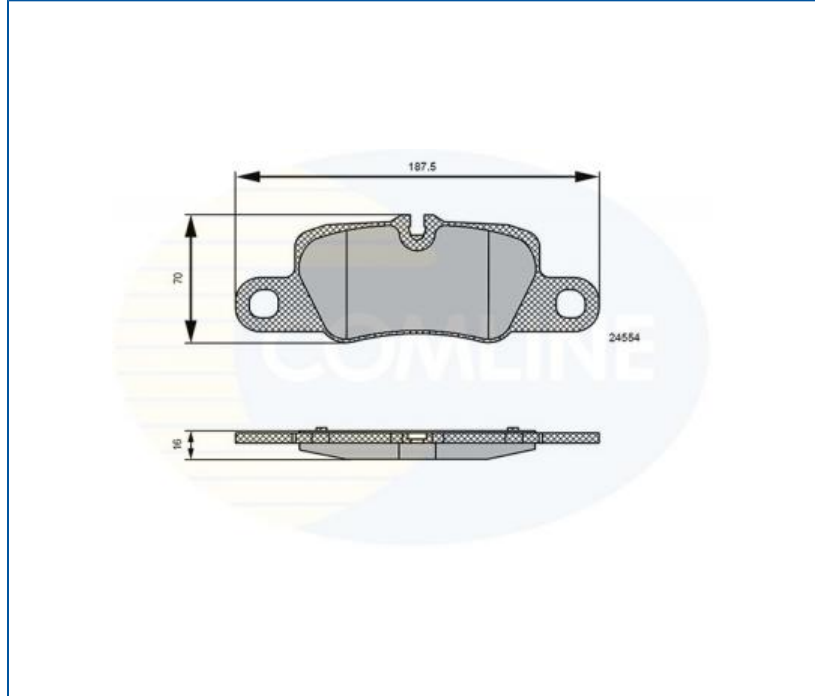

AUTO PARTS

Product Bulletin

CBP06123 - Brake pad set, disc brake

Vehicles

PORSCHE,

Technical Info

Brake System_P	Brembo
Fitting Position	Rear Axle
Length (mm)	187.5
Part Info	Without Wear Indicator
Thickness (mm)	16
Width (mm)	70