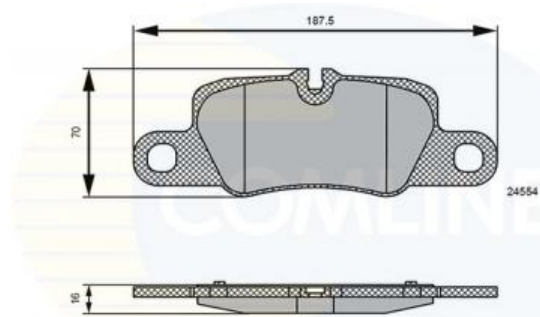

AUTO PARTS

Product Bulletin

CBP06123 - Brake pad set, disc brake

Vehicles

PORSCHE,

Technical Info

Brake System_P	Brembo
Fitting Position	Rear Axle
Length (mm)	187.5
Part Info	Without Wear Indicator
Thickness (mm)	16
Width (mm)	70