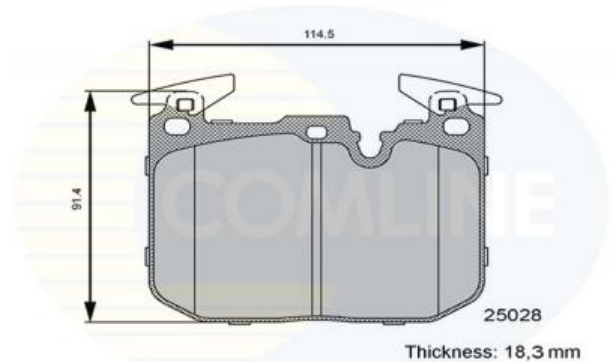

AUTO PARTS

Product Bulletin

CBP06122 - Brake pad set, disc brake

Vehicles

BMW,

Technical Info

Brake System_P	Brembo
Fitting Position	Front Axle
Length (mm)	114.5
Part Info	Without Wear Indicator
Thickness (mm)	18.3
Width (mm)	91.4