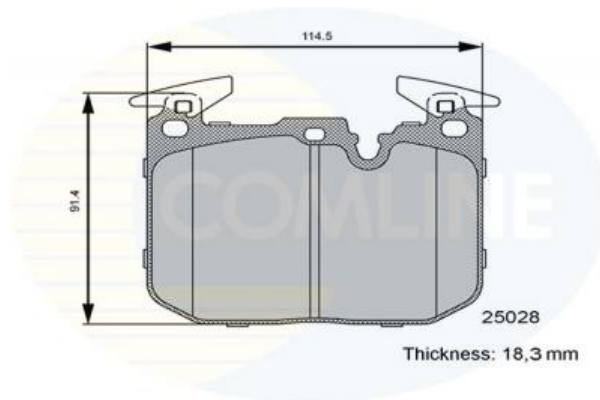

### Technical Info

Brake System_P	Brembo
Fitting Position	Front Axle
Length (mm)	114.5
Part Info	Without Wear Indicator
Thickness (mm)	18.3
Width (mm)	91.4