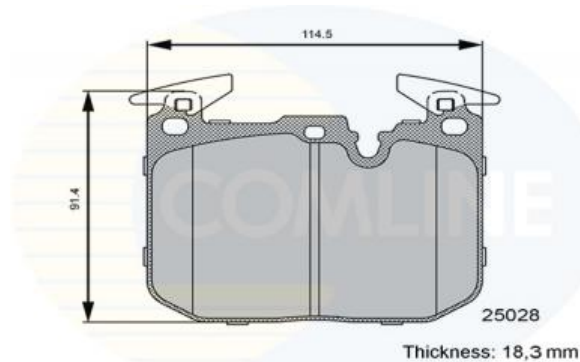

AUTO PARTS

Product Bulletin

CBP06122 - Brake pad set, disc brake

Vehicles

BMW,

Technical Info

Brake System_P	Brembo
Fitting Position	Front Axle
Length (mm)	114.5
Part Info	Without Wear Indicator
Thickness (mm)	18.3
Width (mm)	91.4