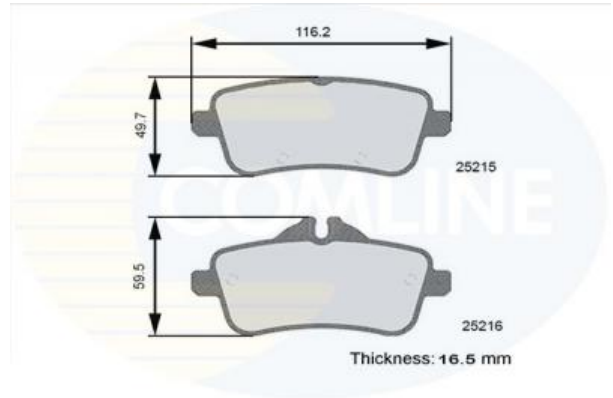

AUTO PARTS

Product Bulletin

CBP06121 - Brake pad set, disc brake

Vehicles

MERCEDES-BENZ,

Technical Info

Brake System_P	TRW
Fitting Position	Rear Axle
Length (mm)	116.2
Part Info	Without Wear Indicator
Thickness (mm)	16.5
Width (mm)	49.7
Width 2 (mm)	59.5