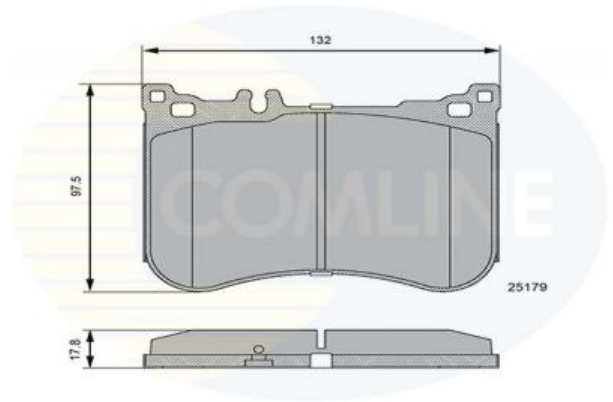

AUTO PARTS

Product Bulletin

CBP06114 - Brake pad set, disc brake

Vehicles

MERCEDES-BENZ,

Technical Info

Brake System_P	Brembo
Fitting Position	Front Axle
Length (mm)	132
Part Info	Prepared for wear indicator
Thickness (mm)	17.8
Width (mm)	97.5