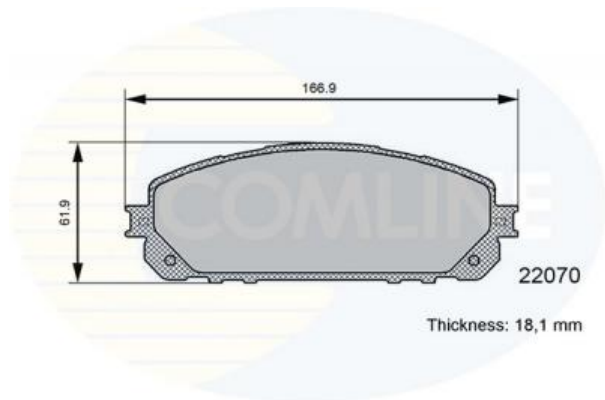

AUTO PARTS

Product Bulletin

CBP06113 - Brake pad set, disc brake

Vehicles

JEEP,

Technical Info

Fitting Position	Front Axle
Length (mm)	166.9
Part Info	Without Wear Indicator
Thickness (mm)	18.1
Width (mm)	61.9