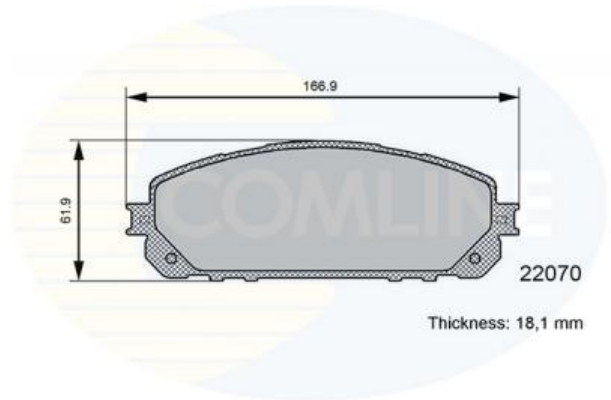

AUTO PARTS

Product Bulletin

CBP06113 - Brake pad set, disc brake

Vehicles

JEEP,

Technical Info

Fitting Position	Front Axle
Length (mm)	166.9
Part Info	Without Wear Indicator
Thickness (mm)	18.1
Width (mm)	61.9