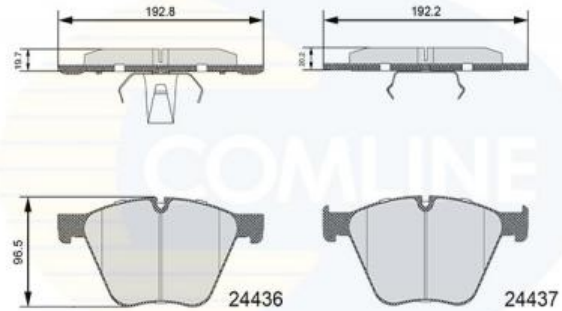

AUTO PARTS

Product Bulletin

CBP06111 - Brake pad set, disc brake

Vehicles

BMW,

Technical Info

Brake System_P	ATE
Fitting Position	Front Axle
Part Info	Prepared for wear indicator
Width (mm)	96.5

Cross References