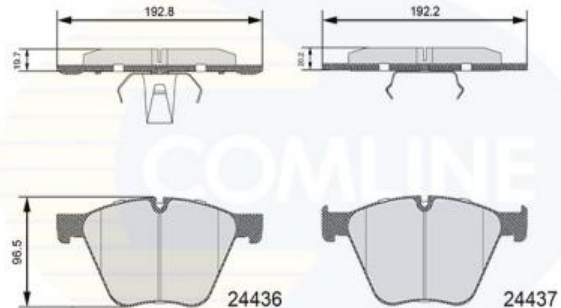

AUTO PARTS

Product Bulletin

CBP06111 - Brake pad set, disc brake

Vehicles

BMW,

Technical Info

Brake System_P	ATE
Fitting Position	Front Axle
Part Info	Prepared for wear indicator
Width (mm)	96.5

Cross References