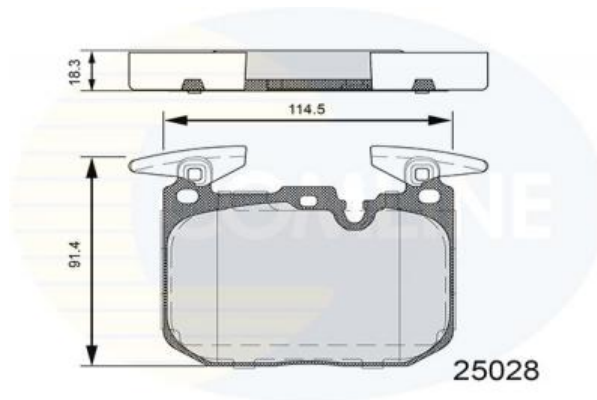

### Technical Info

Brake System_P	Brembo
Fitting Position	Front Axle
Length (mm)	114.5
Part Info	Prepared for wear indicator
Thickness (mm)	18.3
Width (mm)	91.4