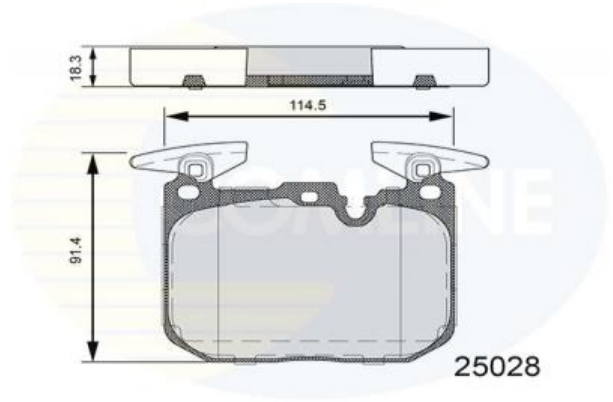

AUTO PARTS

Product Bulletin

CBP06110 - Brake pad set, disc brake

Vehicles

BMW,

Technical Info

Brake System_P	Brembo
Fitting Position	Front Axle
Length (mm)	114.5
Part Info	Prepared for wear indicator
Thickness (mm)	18.3
Width (mm)	91.4