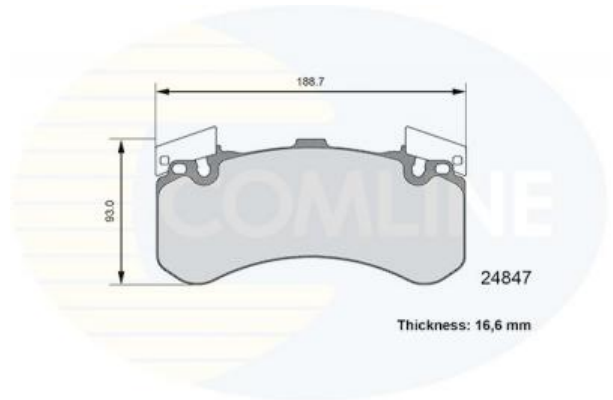

AUTO PARTS

Product Bulletin

CBP06109 - Brake pad set, disc brake

Vehicles

AUDI,

Technical Info

Brake System_P	Brembo
Fitting Position	Front Axle
Length (mm)	188.7
Part Info	Without Wear Indicator
Thickness (mm)	16.6
Width (mm)	93