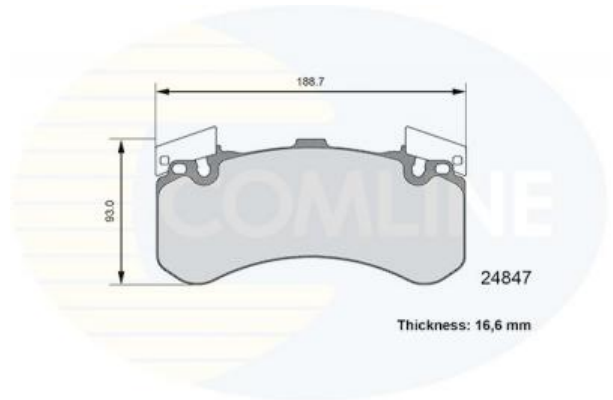

Cross References

A.B.S.	37894	APEC	PAD1805	ASHIKA	NIR - 11-12-2017
ATE	13.0460-4873.2	AUDI	4G0698151AB	AUDI	4G0698151F
AUDI	4H0698151F	AUDI	4H0698151J	AUDI	4H0698151Q
BLUE PRINT	NIR - 18-10-2017	BORG & BECK	BBP2356	BREMBO	P85136
BREMSI	BP3654	DELPHI	LP2283	E.T.F.	12-1634
EUROBRAKE	55022247108	FEBI	116023	FERODO	FDB4468
FTE	BL2718A1	GIRLING	6119119	ICER	182070
JAPKO	NIR-30-01-2018	JURATEK	JCP8020	KAMOKA	NIR-13-02-2018
KAWE	1463 00	LPR	05P1806	MASTER-SPORT	NIR - 17-11-2017
METELLI	NIR-27-02-2018	MINTEX	MDB3187	MOTAQUIP	LVXL1811

Notes:

Manufacturers details are for guidance only. For pricing enquiries please contact our sales team on 01582 578 888

Comline Auto Parts Limited

Unit B1, Luton Enterprise Park, Sundon Road, Luton, Bedfordshire LU3 3GU

Tel: 01582 578 888 International Tel: +44 1582 578 888 Fax: 01582 578 889 International Fax: +44 1582 578 889

Email: sales@comline.uk.com **Web:** www.comline.uk.com