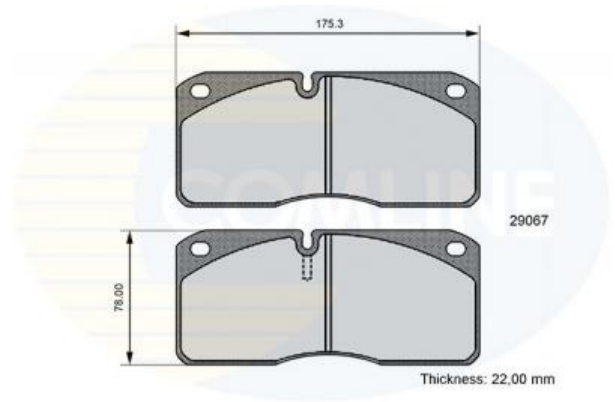

AUTO PARTS

Product Bulletin

CBP06107 - Brake pad set, disc brake

Vehicles

Technical Info

Fitting Position	Front Axle
Length (mm)	175.3
Part Info	Prepared for wear indicator
Thickness (mm)	22
Width (mm)	78

Cross References