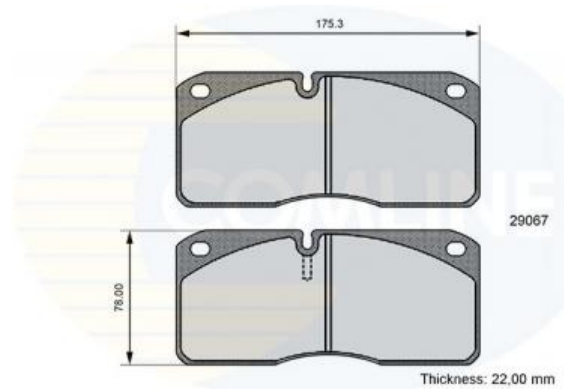

AUTO PARTS

Product Bulletin

CBP06107 - Brake pad set, disc brake

Vehicles

Technical Info

Fitting Position	Front Axle
Length (mm)	175.3
Part Info	Prepared for wear indicator
Thickness (mm)	22
Width (mm)	78

Cross References