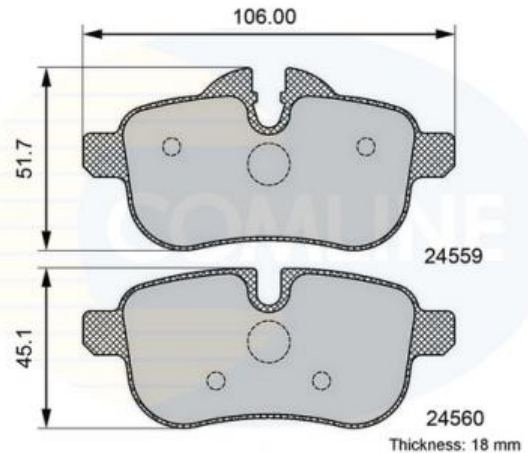

AUTO PARTS

Product Bulletin

CBP06106 - Brake pad set, disc brake

Vehicles

BMW,

Technical Info

Brake System_P	TRW
Fitting Position	Rear Axle
Length (mm)	106
Part Info	Prepared for wear indicator
Thickness (mm)	18
Width 2 (mm)	51.7