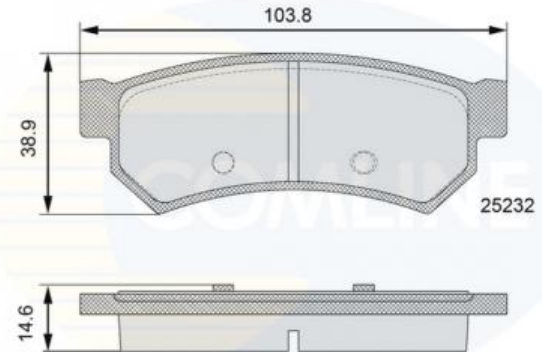

Cross References

A.B.S.	37991	ACDELCO	AC0581564D	ALANKO	301104
APEC	PAD1847	ASHIKA	NIR - 11-12-2017	ASHUKI	1083-3090
ATE	NIR - 14-11-2017	BENDIX	573216B	BLUE PRINT	ADG042152
BORG & BECK	BBP2307	BREMBO	P10053	CHEVROLET	96800089
CIFAM	822-846-0	DELPHI	LP2502	E.T.F.	12-1148
FEBI	NIR-11-01-2018	FERODO	FDB4295	FRI.TECH.	863
FRI.TECH.	863.0	GIRLING	6141789	HERTH+BUSS JAKOPARTS	J3610908
ICER	182058	JAPANPARTS	PP-W02AF	JAPKO	NIR-30-01-2018
JURATEK	NIR-08-02-2018	JURID	573216J	KAMOKA	NIR-13-02-2018
KAVO	BP-1019	KAWE	1048 10	KAWE	104810

Notes:

Manufacturers details are for guidance only. For pricing enquiries please contact our sales team on 01582 578 888

Comline Auto Parts Limited

Unit B1, Luton Enterprise Park, Sundon Road, Luton, Bedfordshire LU3 3GU

Tel: 01582 578 888 International Tel: +44 1582 578 888 Fax: 01582 578 889 International Fax: +44 1582 578 889

Email: sales@comline.uk.com **Web:** www.comline.uk.com