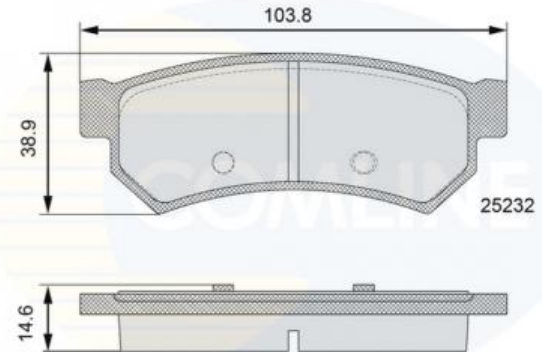

### Technical Info

Brake System_P	Sumitomo
Fitting Position	Rear Axle
Length (mm)	103.8
Part Info	Without Wear Indicator
Thickness (mm)	14.6
Width (mm)	38.9