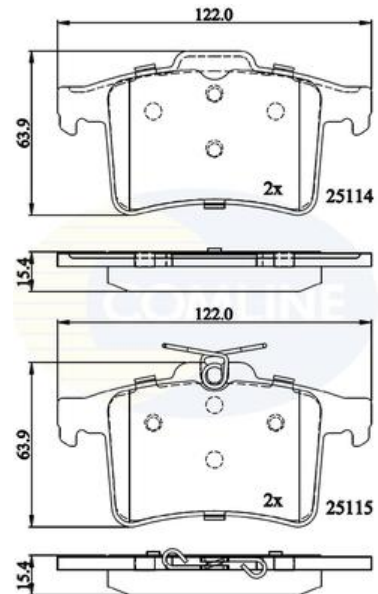

AUTO PARTS

Product Bulletin

CBP06095 - Brake pad set, disc brake

Vehicles

JAGUAR,

Technical Info

Brake System_P	Teves
Fitting Position	Rear Axle
Length (mm)	122.0
Part Info	Without Wear Indicator
Thickness (mm)	15.4
Width (mm)	63.9