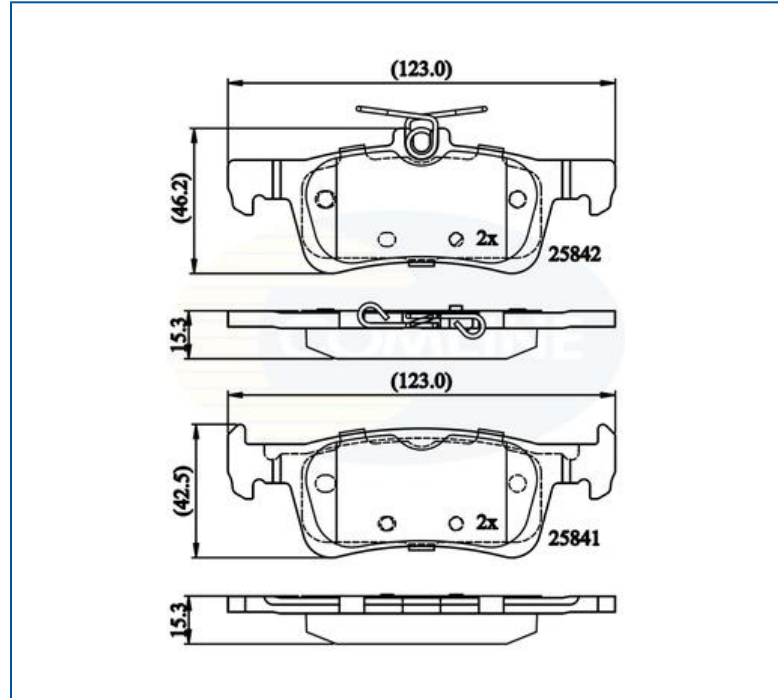

Cross References

A.B.S.	35028	ABE	C2P008ABE	APEC	PAD1975
ASHIKA	NIR - 11-12-2017	ATE	13.0460-7301.2	ATE	13.0470-7301.2
BLUE PRINT	NIR - 18-10-2017	BORG & BECK	BBP2462	BOSCH	0 986 494 715
BREMBO	P61121	BREMSI	BP3602	CIFAM	822-986-0
DELPHI	LP2503	DENCKERMANN	B111298	E.T.F.	12-1568
EUROBRAKE	5502223755	FEBI	NIR-11-01-2018	FERODO	FDB4695
FRI.TECH.	1002.0	FTE	BL2807A1	GALFER	B1.G120-1186.2
GIRLING	6120372	ICER	182174	JAPKO	NIR-30-01-2018
JURATEK	NIR-08-02-2018	JURID	573613J	KAMOKA	NIR-13-02-2018
KAWE	1563 00	KRAFT AUTOMOTIVE	6015652	LPR	05P1929

Notes:

Manufacturers details are for guidance only. For pricing enquiries please contact our sales team on 01582 578 888

Comline Auto Parts Limited

Unit B1, Luton Enterprise Park, Sundon Road, Luton, Bedfordshire LU3 3GU

Tel: 01582 578 888 International Tel: +44 1582 578 888 Fax: 01582 578 889 International Fax: +44 1582 578 889

Email: sales@comline.uk.com Web: www.comline.uk.com