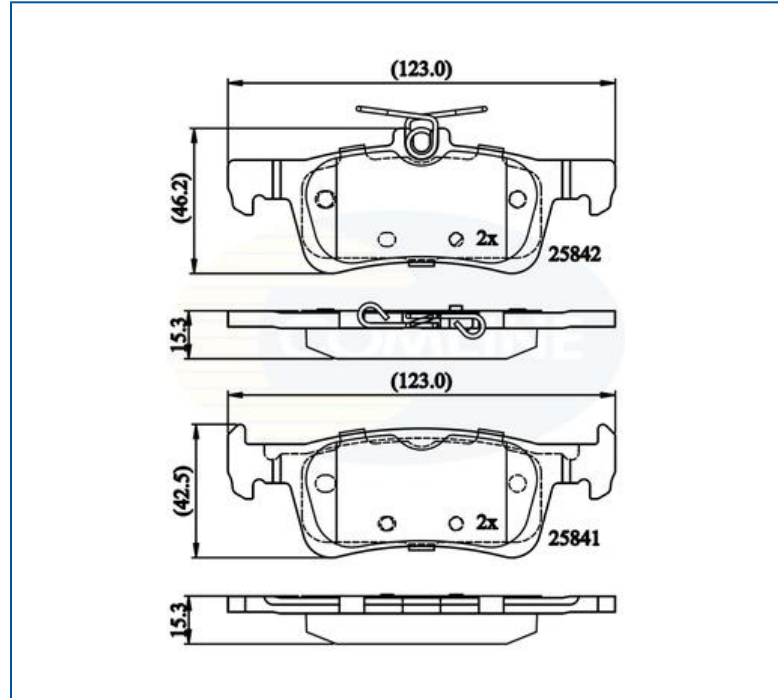

### Technical Info

Brake System_P	Teves
Fitting Position	Rear Axle
Length (mm)	123.0
Part Info	Without Wear Indicator
Thickness (mm)	15.3
Width 2 (mm)	46.2