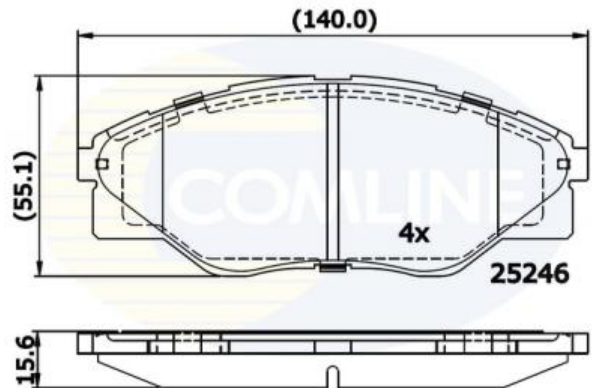

AUTO PARTS

Product Bulletin

CBP01660 - Brake pad set, disc brake

Vehicles

TOYOTA,

Technical Info

Fitting Position	Front Axle
Length (mm)	140
Part Info	Without Wear Indicator
Thickness (mm)	15.6
Width (mm)	55.1