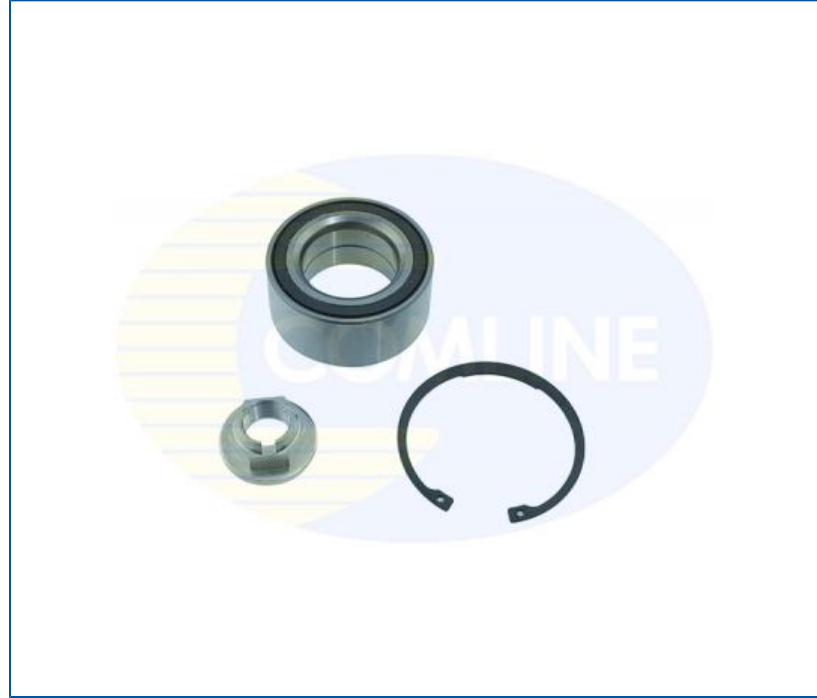

**AUTO PARTS**

## CBK200 - Wheel bearing kit

### Technical Info

Fitting Position	Front Axle
Inner Diameter (mm)	47
Outer Diameter (mm)	83
Width (mm)	37