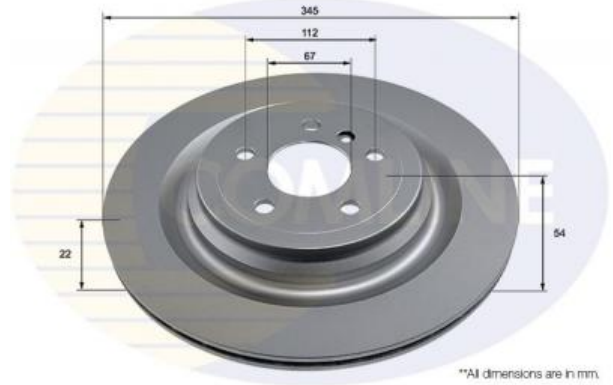

Cross References

Notes:

Manufacturers details are for guidance only. For pricing enquiries please contact our sales team on 01582 578 888

Comline Auto Parts Limited

Unit B1, Luton Enterprise Park, Sundon Road, Luton, Bedfordshire LU3 3GU

Tel: 01582 578 888 International Tel: +44 1582 578 888 Fax: 01582 578 889 International Fax: +44 1582 578 889

Email: sales@comline.uk.com Web: www.comline.uk.com