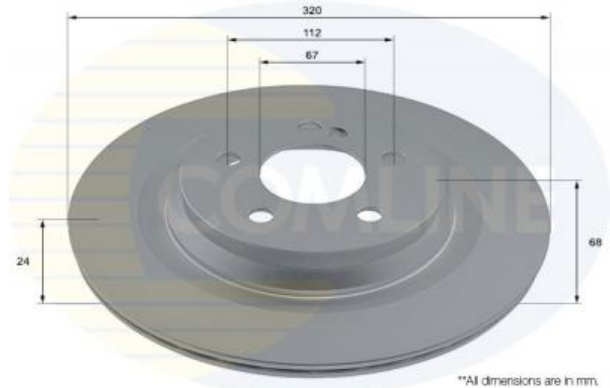

AUTO PARTS

Product Bulletin

ADC4078V - Brake disc

Vehicles

MERCEDES-BENZ,

Technical Info

Brake Disc Thickness (mm)	24	Minimum Thickness (mm)	21.4
Brake Disc Type	Vented Disc	Number of Bores	1
Centering Diameter (mm)	67	Number of Holes	5
Fitting Position	Rear Axle	Outer Diameter (mm)	320
Height (mm)	68	Pitch Circle	112