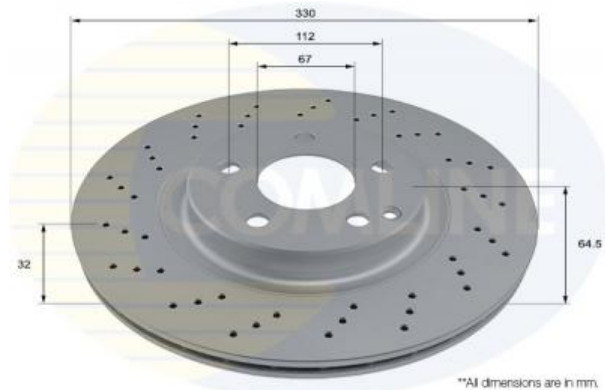

AUTO PARTS

Product Bulletin

ADC4051V - Brake disc

Vehicles

MERCEDES-BENZ,

Technical Info

Brake Disc Thickness (mm)	32	Minimum Thickness (mm)	30
Brake Disc Type	Vented Disc	Number of Bores	1
Centering Diameter (mm)	67	Number of Holes	5
Fitting Position	Front Axle	Outer Diameter (mm)	330
Height (mm)	64.5	Pitch Circle	112

*All dimensions are in mm.

Cross References

A.B.S.	17396	ABE	C3M081ABE	ALANKO	10303176
ALLIED NIPPON	AND7233	AP	24975	AP	24975 V
APEC	DSK2866	ATE	24.0132-0153.1	BELACO	BDI1278
BENDIX	521566	BLUE PRINT	ADU174315	BORG & BECK	BBD6048S
BOSCH	0 986 479 415	BRAKE-ENGG	DI956287S	BRECO	BV 8594
BREMBO	09.9825.10	BREMBO	09.9825.11	CAR	142.1203
CIFAM	800-1689FC	DELPHI	BG3883	DENCKERMANN	B130706
DIAMAX	N08967	DJ PARTS	BD2132	FEBI	37725
FERODO	DDF1458	FERODO	DDF1458C	FERODO	DDF1458C-1
FREMAX	BD-2592	FRI.TECH.	BD1366	FTE	BS7229HB