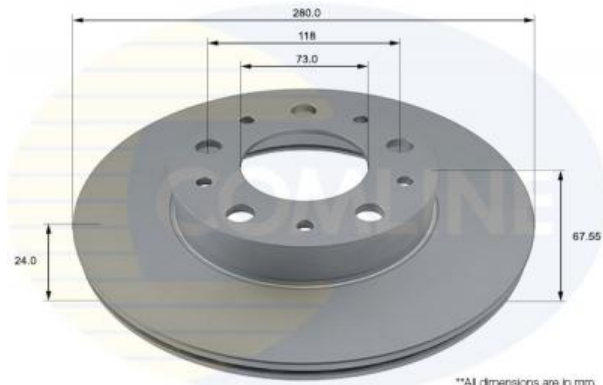

AUTO PARTS

Product Bulletin

ADC4002V - Brake disc

Vehicles

CITROEN, FIAT, PEUGEOT,

Technical Info

Brake Disc Thickness (mm)	24.0	Minimum Thickness (mm)	22
Brake Disc Type	Vented Disc	Number of Bores	5
Centering Diameter (mm)	73.0	Number of Holes	5
Fitting Position	Front Axle	Outer Diameter (mm)	280.0
Height (mm)	67.55	Pitch Circle	118