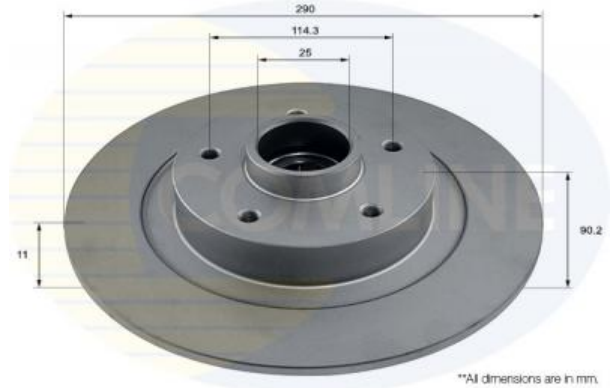

AUTO PARTS

Product Bulletin

ADC3035 - Brake disc

Vehicles

RENAULT,

Technical Info

Brake Disc Thickness (mm)	11	Minimum Thickness (mm)	9.5
Brake Disc Type	Solid Disc	Number of Holes	5
Centering Diameter (mm)	25	Outer Diameter (mm)	290
Fitting Position	Rear Axle	Pitch Circle	114.3
Height (mm)	90.2		

*All dimensions are in mm.

Cross References

A.B.S.	18604C	ALLIED NIPPON	AND8570	AP	15168 Y
BENDIX	052615B	BRECO	BY 6160	BREMBO	08.C742.27
KAWE	61859 20	LPR	R1079PCA	MOTAQUIP	LVBD1919
OPTIMAL	702979BS4	REMSA	61859.20	RENAULT	432021878R
RENAULT	432029176R	ROADHOUSE	61859.2	SNR	KF155.132U
ZIMMERMANN	470.5409.00				