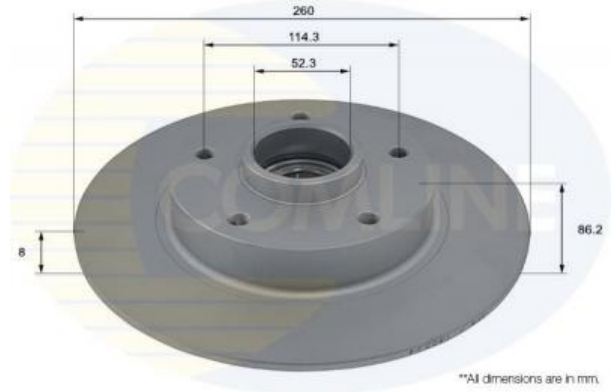

AUTO PARTS

Product Bulletin

ADC3031 - Brake disc

Vehicles

RENAULT,

Technical Info

Brake Disc Thickness (mm)	8	Minimum Thickness (mm)	7
Brake Disc Type	Solid Disc	Number of Holes	5
Centering Diameter (mm)	52.3	Outer Diameter (mm)	260
Fitting Position	Rear Axle	Pitch Circle	114.3
Height (mm)	86.2		

*All dimensions are in mm.

Cross References

A.B.S.	18603C	ASHIKA	NIR - 30-11-2017	ATE	NIR - 14-11-2017
BLUE PRINT	NIR - 02-10-2017	BORG & BECK	BBD6149S	BREMBO	NIR-11-01-2018
FEBI	NIR-11-01-2018	ICER	NIR-18-01-2018	JAPKO	NIR-30-01-2018
JURATEK	NIR-08-02-2018	KAMOKA	NIR-13-02-2018	LPR	R1076PRCA
MASTER-SPORT	NIR - 17-11-2017	METELLI	23-0804	MINTEX	MDC2795C
MOTAQUIP	LVBD1922	OPTIMAL	NIR-14-03-2018	PAGID	55910
REMSA	NIR - 02-11-2017	RENAULT	432006609R	ROADHOUSE	NIR - 02-11-2017
TEXTAR	92291003	ZIMMERMANN	NIR 24-10-17		