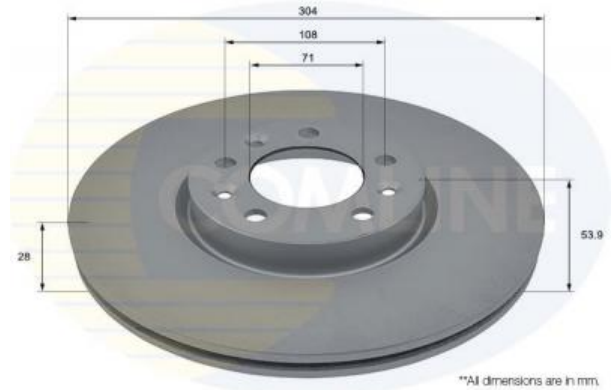

AUTO PARTS

Product Bulletin

ADC2848V - Brake disc

Vehicles

CITROEN, PEUGEOT, TOYOTA,

Technical Info

Brake Disc Thickness (mm)	28	Minimum Thickness (mm)	26
Brake Disc Type	Vented Disc	Number of Bores	3
Centering Diameter (mm)	71	Number of Holes	5
Fitting Position	Front Axle	Outer Diameter (mm)	304
Height (mm)	53.9	Pitch Circle	108