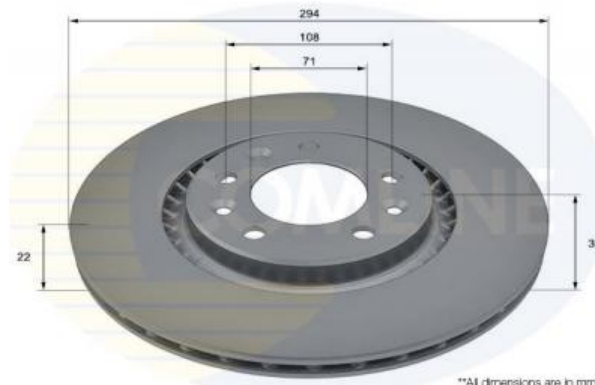

AUTO PARTS

Product Bulletin

ADC2847V - Brake disc

Vehicles

CITROEN, PEUGEOT, TOYOTA,

Technical Info

Brake Disc Thickness (mm)	22	Minimum Thickness (mm)	20
Brake Disc Type	Vented Disc	Number of Bores	3
Centering Diameter (mm)	71	Number of Holes	5
Fitting Position	Rear Axle	Outer Diameter (mm)	294
Height (mm)	35	Pitch Circle	108