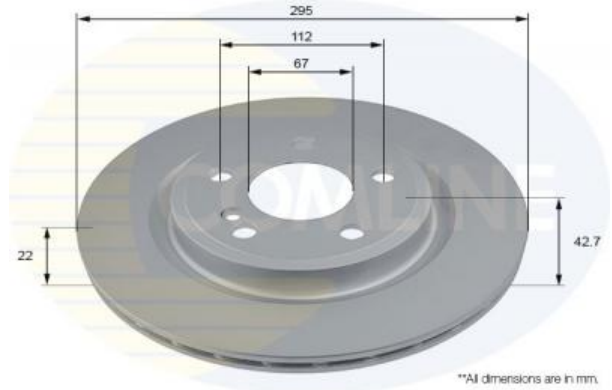

AUTO PARTS

Product Bulletin

ADC2843V - Brake disc

Vehicles

MERCEDES-BENZ,

Technical Info

Brake Disc Thickness (mm)	22	Minimum Thickness (mm)	19.4
Brake Disc Type	Vented Disc	Number of Bores	1
Centering Diameter (mm)	67	Number of Holes	5
Fitting Position	Rear Axle	Outer Diameter (mm)	295
Height (mm)	42.7	Pitch Circle	112