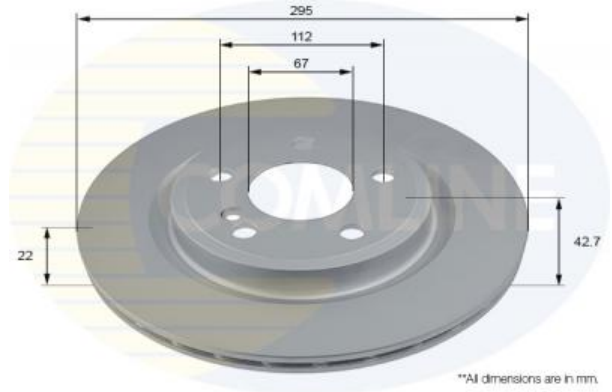

AUTO PARTS

Product Bulletin

ADC2843V - Brake disc

Vehicles

MERCEDES-BENZ,

Technical Info

Brake Disc Thickness (mm)	22	Minimum Thickness (mm)	19.4
Brake Disc Type	Vented Disc	Number of Bores	1
Centering Diameter (mm)	67	Number of Holes	5
Fitting Position	Rear Axle	Outer Diameter (mm)	295
Height (mm)	42.7	Pitch Circle	112