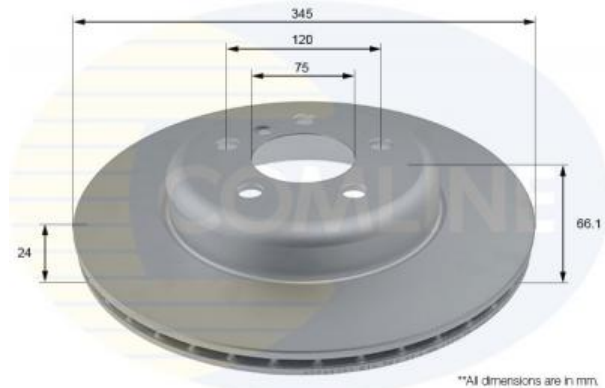

AUTO PARTS

Product Bulletin

ADC2838V - Brake disc

Vehicles

BMW,

Technical Info

Brake Disc Thickness (mm)	24	Minimum Thickness (mm)	22.4
Brake Disc Type	Vented Disc	Number of Bores	1
Centering Diameter (mm)	75	Number of Holes	5
Fitting Position	Rear Axle	Outer Diameter (mm)	345
Height (mm)	66.1	Pitch Circle	120