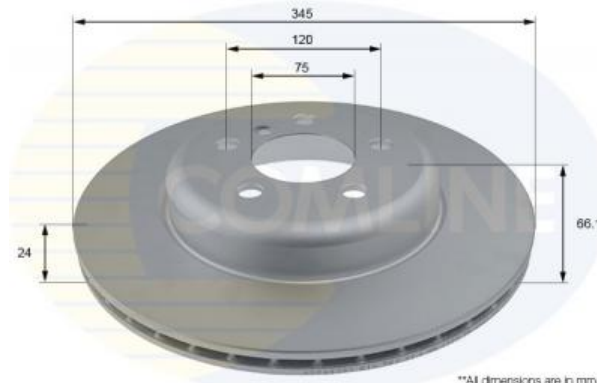

AUTO PARTS

Product Bulletin

ADC2838V - Brake disc

Vehicles

BMW,

Technical Info

Brake Disc Thickness (mm)	24	Minimum Thickness (mm)	22.4
Brake Disc Type	Vented Disc	Number of Bores	1
Centering Diameter (mm)	75	Number of Holes	5
Fitting Position	Rear Axle	Outer Diameter (mm)	345
Height (mm)	66.1	Pitch Circle	120