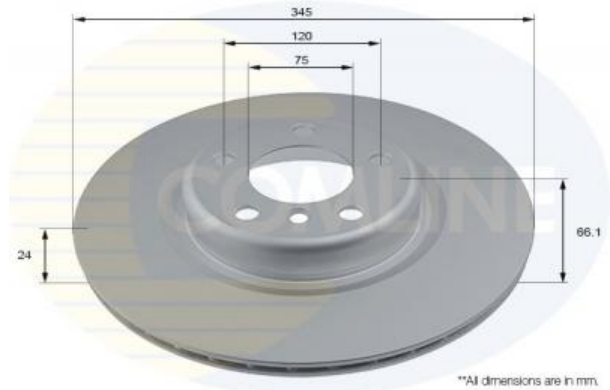

*All dimensions are in mm.

Cross References

A.B.S.	18451	AP	25572 Z	ASHIKA	NIR - 30-11-2017
ATE	24.0124-0250.2	BLUE PRINT	NIR - 02-10-2017	BMW	34206797605
BORG & BECK	NIR - 14-12-2017	BRAKE-ENGG	DI957090	BRECO	BZ 9182
BREMBO	09.C396.13	CAR	142.1848	DELPHI	BG4755C
FEBI	NIR-11-01-2018	FREMAX	BD-3571	ICER	78BD3571-2
JAPKO	NIR-30-01-2018	JURATEK	NIR-08-02-2018	KAMOKA	NIR-13-02-2018
KAWE	61595 10	LPR	B2088V	MASTER-SPORT	NIR - 17-11-2017
METELLI	NIR-27-02-2018	MINTEX	MDCB2573	MOTAQUIP	LVBD1753
OPTIMAL	NIR-14-03-2018	PAGID	65143	QH	BDC6035
REMSA	61595.10	ROADHOUSE	61595.10	TEXTAR	92265125

Notes:

Manufacturers details are for guidance only. For pricing enquiries please contact our sales team on 01582 578 888

Comline Auto Parts Limited

Unit B1, Luton Enterprise Park, Sundon Road, Luton, Bedfordshire LU3 3GU

Tel: 01582 578 888 International Tel: +44 1582 578 888 Fax: 01582 578 889 International Fax: +44 1582 578 889

Email: sales@comline.uk.com **Web:** www.comline.uk.com