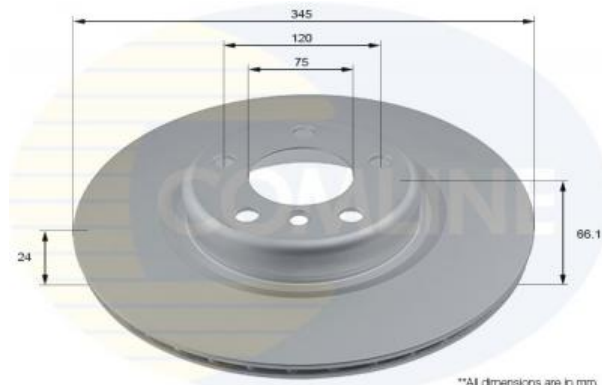

AUTO PARTS

Product Bulletin

ADC2837V - Brake disc

Vehicles

BMW,

Technical Info

Brake Disc Thickness (mm)	24	Minimum Thickness (mm)	22.4
Brake Disc Type	Vented Disc	Number of Bores	1
Centering Diameter (mm)	75	Number of Holes	5
Fitting Position	Rear Axle	Outer Diameter (mm)	345
Height (mm)	66.1	Pitch Circle	120