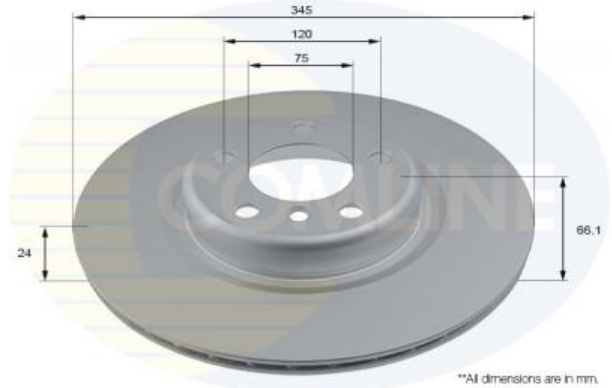

AUTO PARTS

Product Bulletin

ADC2837V - Brake disc

Vehicles

BMW,

Technical Info

Brake Disc Thickness (mm)	24	Minimum Thickness (mm)	22.4
Brake Disc Type	Vented Disc	Number of Bores	1
Centering Diameter (mm)	75	Number of Holes	5
Fitting Position	Rear Axle	Outer Diameter (mm)	345
Height (mm)	66.1	Pitch Circle	120