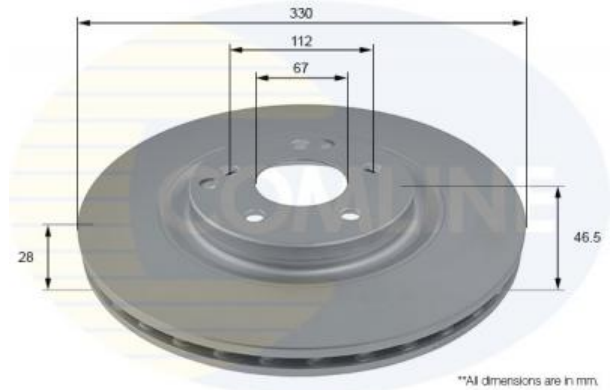

AUTO PARTS

Product Bulletin

ADC2828V - Brake disc

Vehicles

MERCEDES-BENZ,

Technical Info

Brake Disc Thickness (mm)	28	Minimum Thickness (mm)	26
Brake Disc Type	Vented Disc	Number of Bores	2
Centering Diameter (mm)	67	Number of Holes	5
Fitting Position	Front Axle	Outer Diameter (mm)	330
Height (mm)	46.5	Pitch Circle	112

**All dimensions are in mm.

Cross References

A.B.S.	17708	ABE	C3M086ABE	AP	25139
APEC	DSK3295	ASHIKA	NIR - 30-11-2017	ATE	24.0128-0188.1
BLUE PRINT	NIR - 02-10-2017	BORG & BECK	BBD6028S	BRAKE-ENGG	DI956904
BRECO	BS 8748	BREMBO	09.A448.10	BREMBO	09.A448.11
BREMSI	DBB856V	CAR	142.1206	CIFAM	800-1035C
DELPHI	BG4660	E.T.F.	19-0415	EUROBRAKE	58152033114
FEBI	43951	FERODO	DDF1856C	FRI.TECH.	BD1685
FTE	BS7227	GIRLING	6066825	ICER	NIR-18-01-2018
JAPKO	NIR-30-01-2018	JURATEK	NIR-08-02-2018	JURID	563059JC-1
KAMOKA	NIR-13-02-2018	KAWE	61525 10	LPR	M2086V