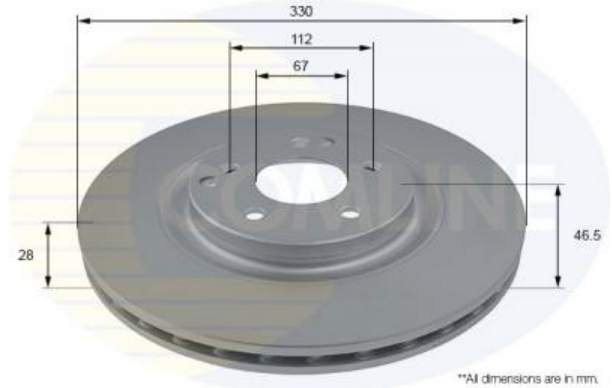

AUTO PARTS

Product Bulletin

ADC2828V - Brake disc

Vehicles

MERCEDES-BENZ,

Technical Info

Brake Disc Thickness (mm)	28	Minimum Thickness (mm)	26
Brake Disc Type	Vented Disc	Number of Bores	2
Centering Diameter (mm)	67	Number of Holes	5
Fitting Position	Front Axle	Outer Diameter (mm)	330
Height (mm)	46.5	Pitch Circle	112

*All dimensions are in mm.

Cross References

A.B.S.	17708	ABE	C3M086ABE	AP	25139
APEC	DSK3295	ASHIKA	NIR - 30-11-2017	ATE	24.0128-0188.1
BLUE PRINT	NIR - 02-10-2017	BORG & BECK	BBD6028S	BRAKE-ENGG	DI956904
BRECO	BS 8748	BREMBO	09.A448.10	BREMBO	09.A448.11
BREMSI	DBB856V	CAR	142.1206	CIFAM	800-1035C
DELPHI	BG4660	E.T.F.	19-0415	EUROBRAKE	58152033114
FEBI	43951	FERODO	DDF1856C	FRI.TECH.	BD1685
FTE	BS7227	GIRLING	6066825	ICER	NIR-18-01-2018
JAPKO	NIR-30-01-2018	JURATEK	NIR-08-02-2018	JURID	563059JC-1
KAMOKA	NIR-13-02-2018	KAWE	61525 10	LPR	M2086V