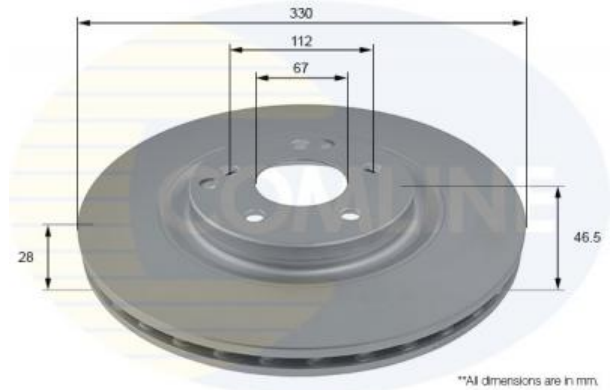

AUTO PARTS

Product Bulletin

ADC2828V - Brake disc

Vehicles

MERCEDES-BENZ,

Technical Info

Brake Disc Thickness (mm)	28	Minimum Thickness (mm)	26
Brake Disc Type	Vented Disc	Number of Bores	2
Centering Diameter (mm)	67	Number of Holes	5
Fitting Position	Front Axle	Outer Diameter (mm)	330
Height (mm)	46.5	Pitch Circle	112

*All dimensions are in mm.

Cross References

A.B.S.	17708	ABE	C3M086ABE	AP	25139
APEC	DSK3295	ASHIKA	NIR - 30-11-2017	ATE	24.0128-0188.1
BLUE PRINT	NIR - 02-10-2017	BORG & BECK	BBD6028S	BRAKE-ENGG	DI956904
BRECO	BS 8748	BREMBO	09.A448.10	BREMBO	09.A448.11
BREMSI	DBB856V	CAR	142.1206	CIFAM	800-1035C
DELPHI	BG4660	E.T.F.	19-0415	EUROBRAKE	58152033114
FEBI	43951	FERODO	DDF1856C	FRI.TECH.	BD1685
FTE	BS7227	GIRLING	6066825	ICER	NIR-18-01-2018
JAPKO	NIR-30-01-2018	JURATEK	NIR-08-02-2018	JURID	563059JC-1
KAMOKA	NIR-13-02-2018	KAWE	61525 10	LPR	M2086V