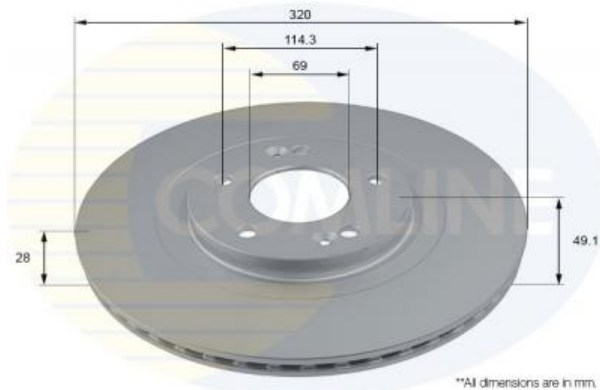

AUTO PARTS

Product Bulletin

ADC2825V - Brake disc

Vehicles

HYUNDAI,

Technical Info

Brake Disc Thickness (mm)	28	Minimum Thickness (mm)	26.4
Brake Disc Type	Vented Disc	Number of Bores	2
Centering Diameter (mm)	69	Number of Holes	5
Fitting Position	Front Axle	Outer Diameter (mm)	320
Height (mm)	49.1	Pitch Circle	114.3