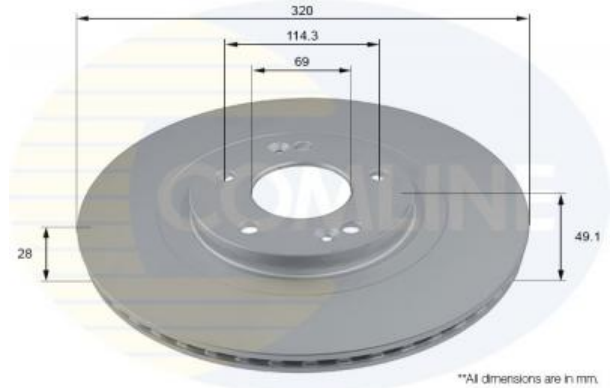

AUTO PARTS

Product Bulletin

ADC2825V - Brake disc

Vehicles

HYUNDAI,

Technical Info

Brake Disc Thickness (mm)	28	Minimum Thickness (mm)	26.4
Brake Disc Type	Vented Disc	Number of Bores	2
Centering Diameter (mm)	69	Number of Holes	5
Fitting Position	Front Axle	Outer Diameter (mm)	320
Height (mm)	49.1	Pitch Circle	114.3