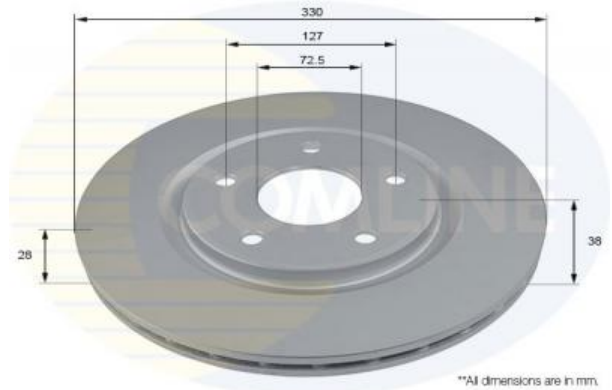

AUTO PARTS

Product Bulletin

ADC2822V - Brake disc

Vehicles

CHRYSLER, DODGE, FIAT, LANCIA, VW,

Technical Info

Brake Disc Thickness (mm)	28	Minimum Thickness (mm)	26.4
Brake Disc Type	Vented Disc	Number of Holes	5
Centering Diameter (mm)	72.5	Outer Diameter (mm)	330
Fitting Position	Front Axle	Pitch Circle	127
Height (mm)	38		