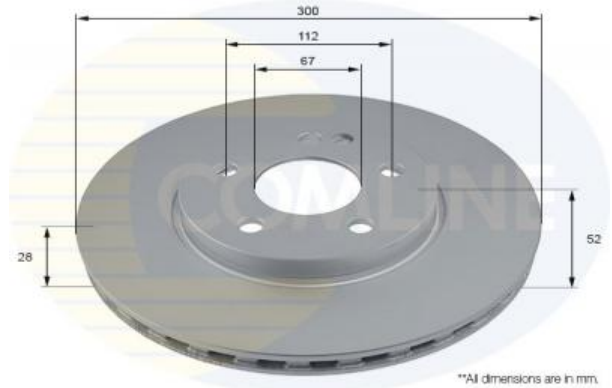

AUTO PARTS

Product Bulletin

ADC2818V - Brake disc

Vehicles

MERCEDES-BENZ,

Technical Info

Brake Disc Thickness (mm)	28	Minimum Thickness (mm)	25
Brake Disc Type	Vented Disc	Number of Bores	1
Centering Diameter (mm)	67	Number of Holes	5
Fitting Position	Front Axle	Outer Diameter (mm)	300
Height (mm)	52	Pitch Circle	112

*All dimensions are in mm.

Cross References

A.B.S.	18469	APEC	DSK3154	ASHIKA	NIR - 30-11-2017
ATE	NIR - 14-11-2017	BLUE PRINT	NIR - 02-10-2017	BORG & BECK	BBD5392
BREMBO	NIR-11-01-2018	FEBI	NIR-11-01-2018	ICER	NIR-18-01-2018
JAPKO	NIR-30-01-2018	JURATEK	NIR-08-02-2018	KAMOKA	NIR-13-02-2018
LPR	M2099V	MASTER-SPORT	NIR - 17-11-2017	MERCEDES BENZ	4474210312
MERCEDES BENZ	A4474210312	METELLI	NIR-27-02-2018	MINTEX	MDC2798C
MOTAQUIP	LVBD1833	OPTIMAL	BS-9298	REMSA	NIR - 02-11-2017
ROADHOUSE	NIR - 02-11-2017	SBS	2033136	TRW	DF6745S
ZIMMERMANN	400.5510.20				