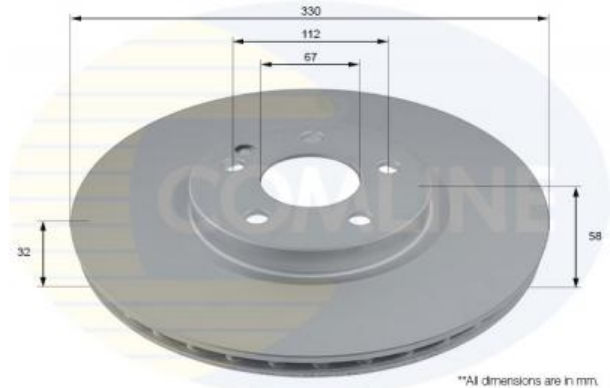

AUTO PARTS

Product Bulletin

ADC2817V - Brake disc

Vehicles

MERCEDES-BENZ,

Technical Info

Brake Disc Thickness (mm)	32	Minimum Thickness (mm)	28
Brake Disc Type	Vented Disc	Number of Bores	1
Centering Diameter (mm)	67	Number of Holes	5
Fitting Position	Front Axle	Outer Diameter (mm)	330
Height (mm)	58	Pitch Circle	112