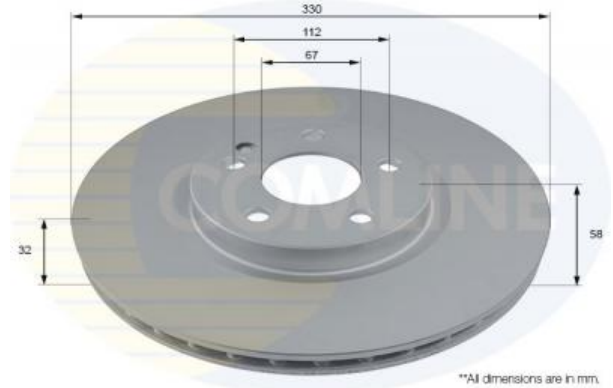

AUTO PARTS

Product Bulletin

ADC2817V - Brake disc

Vehicles

MERCEDES-BENZ,

Technical Info

Brake Disc Thickness (mm)	32	Minimum Thickness (mm)	28
Brake Disc Type	Vented Disc	Number of Bores	1
Centering Diameter (mm)	67	Number of Holes	5
Fitting Position	Front Axle	Outer Diameter (mm)	330
Height (mm)	58	Pitch Circle	112