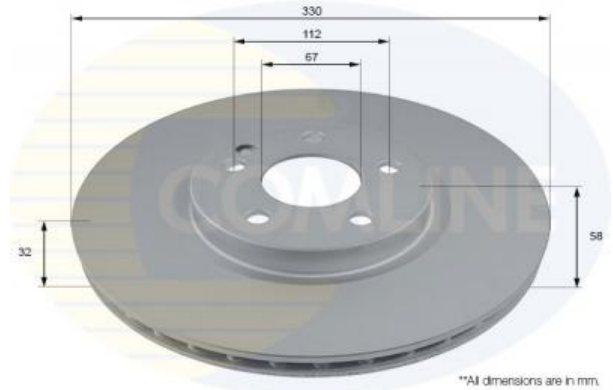

AUTO PARTS

Product Bulletin

ADC2817V - Brake disc

Vehicles

MERCEDES-BENZ,

Technical Info

Brake Disc Thickness (mm)	32	Minimum Thickness (mm)	28
Brake Disc Type	Vented Disc	Number of Bores	1
Centering Diameter (mm)	67	Number of Holes	5
Fitting Position	Front Axle	Outer Diameter (mm)	330
Height (mm)	58	Pitch Circle	112