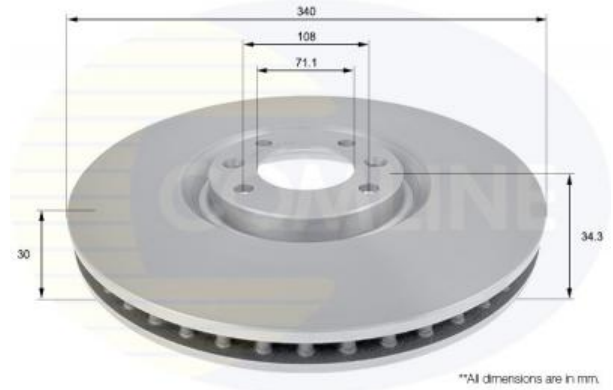

AUTO PARTS

Product Bulletin

ADC2715V - Brake disc

Vehicles

CITROEN, DS, PEUGEOT,

Technical Info

Brake Disc Thickness (mm)	30	Minimum Thickness (mm)	28
Brake Disc Type	Vented Disc	Number of Bores	2
Centering Diameter (mm)	71.1	Number of Holes	4
Fitting Position	Front Axle	Outer Diameter (mm)	340
Height (mm)	34.3	Pitch Circle	108

*All dimensions are in mm.

Cross References

A.B.S.	18246	ABE	C3C034ABE	ALLIED NIPPON	AND6779
AP	25330	APEC	DSK2973	ASHIKA	NIR - 30-11-2017
ATE	24.0130-0230.1	BETTAPARTS	BD1874V	BLUE PRINT	NIR - 02-10-2017
BORG & BECK	BBD6012S	BOSCH	0 986 479 093	BRAKE-ENGG	DI957029S
BRECO	BS 8940	BRECO	BS8940	BREMBO	09.A829.20
BREMBO	09.A829.21	CAR	142.1671	CITROEN	4249F6
DELPHI	BG9107	DELPHI	BG9107C	E.T.F.	19-2782
FEBI	43916	FERODO	DDF1999C	FRI.TECH.	DF1554
ICER	NIR-18-01-2018	JAPKO	NIR-30-01-2018	JURATEK	CIT150
KAMOKA	NIR-13-02-2018	KAWE	61470 10	KAWE	6147010