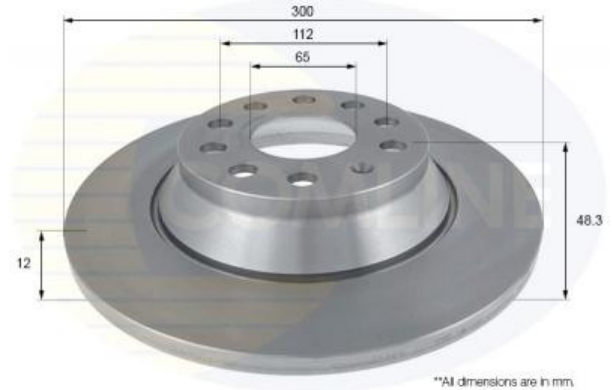

AUTO PARTS

Product Bulletin

ADC2613 - Brake disc

Vehicles

AUDI, SEAT, SKODA, VW,

Technical Info

Brake Disc Thickness (mm)	12	Minimum Thickness (mm)	10
Brake Disc Type	Solid Disc	Number of Bores	5
Centering Diameter (mm)	65	Number of Holes	5
Fitting Position	Rear Axle	Outer Diameter (mm)	300
Height (mm)	48.3	Pitch Circle	112