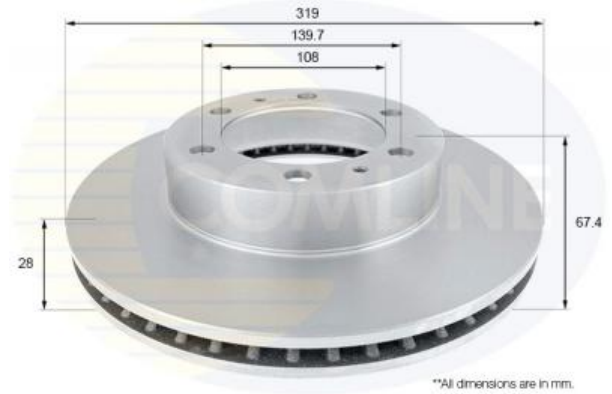

AUTO PARTS

Product Bulletin

ADC2508V - Brake disc

Vehicles

TOYOTA,

Technical Info

Brake Disc Thickness (mm)	28	Minimum Thickness (mm)	26
Brake Disc Type	Vented Disc	Number of Bores	2
Centering Diameter (mm)	108	Number of Holes	6
Fitting Position	Front Axle	Outer Diameter (mm)	319
Height (mm)	67.4	Pitch Circle	139.7