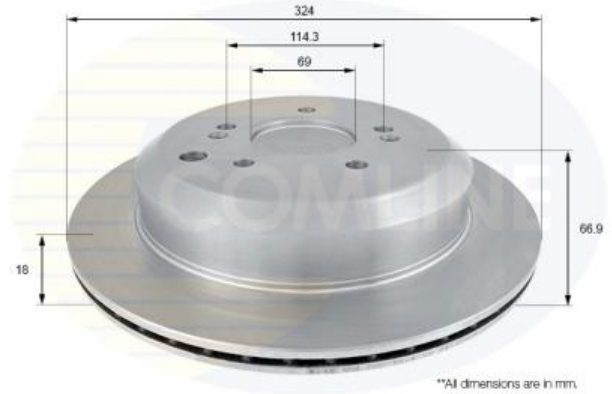

AUTO PARTS

Product Bulletin

ADC2420V - Brake disc

Vehicles

HYUNDAI,

Technical Info

Brake Disc Thickness (mm)	18	Minimum Thickness (mm)	16.4
Brake Disc Type	Vented Disc	Number of Bores	3
Centering Diameter (mm)	69	Number of Holes	5
Fitting Position	Rear Axle	Outer Diameter (mm)	324
Height (mm)	66.9	Pitch Circle	114.3