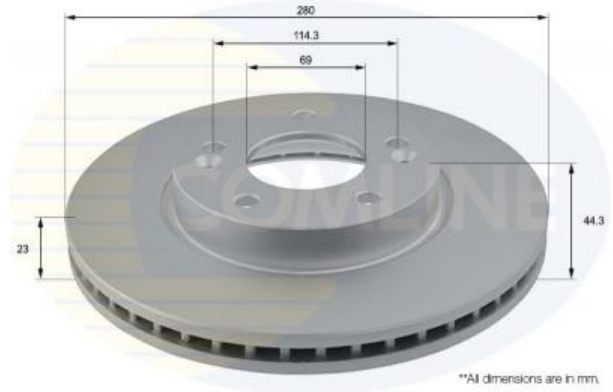

AUTO PARTS

Product Bulletin

ADC2416V - Brake disc

Vehicles

HYUNDAI, KIA,

Technical Info

Brake Disc Thickness (mm)	23	Minimum Thickness (mm)	21.4
Brake Disc Type	Vented Disc	Number of Bores	2
Centering Diameter (mm)	69	Number of Holes	5
Fitting Position	Front Axle	Outer Diameter (mm)	280
Height (mm)	44.3	Pitch Circle	114.3