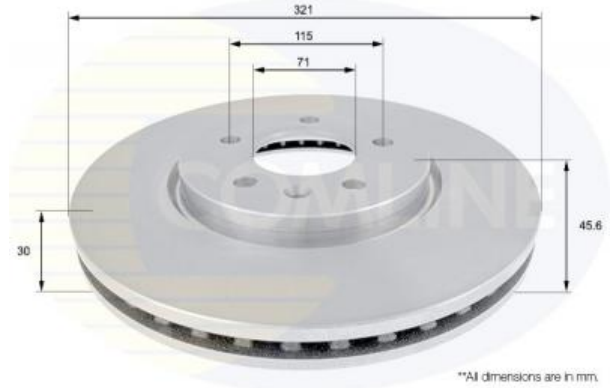

AUTO PARTS

Product Bulletin

ADC1159V - Brake disc

Vehicles

OPEL, VAUXHALL,

Technical Info

Brake Disc Thickness (mm)	30	Minimum Thickness (mm)	27
Brake Disc Type	Vented Disc	Number of Bores	1
Centering Diameter (mm)	71	Number of Holes	5
Fitment Note	rim size 17inch	Outer Diameter (mm)	321
Fitting Position	Front Axle	Pitch Circle	115
Height (mm)	45.6		