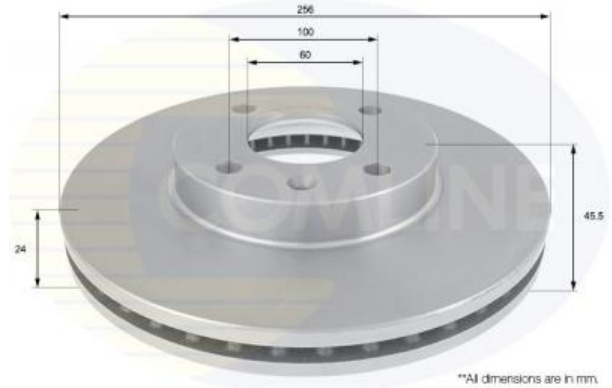

AUTO PARTS

Product Bulletin

ADC1158V - Brake disc

Vehicles

CHEVROLET,

Technical Info

Brake Disc Thickness (mm)	24	Minimum Thickness (mm)	21.8
Brake Disc Type	Vented Disc	Number of Bores	1
Centering Diameter (mm)	60	Number of Holes	4
Fitting Position	Front Axle	Outer Diameter (mm)	256
Height (mm)	45.5	Pitch Circle	100