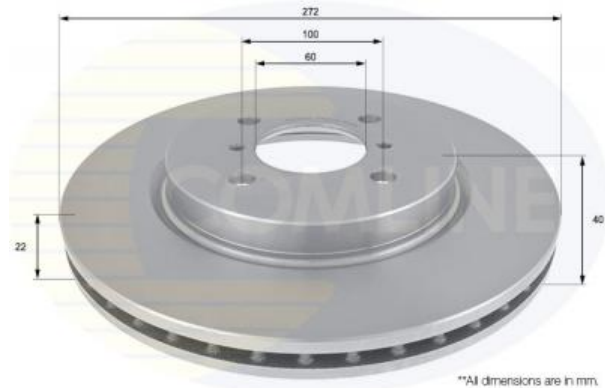

AUTO PARTS

Product Bulletin

ADC0935V - Brake disc

Vehicles

SUZUKI,

Technical Info

Brake Disc Thickness (mm)	22	Minimum Thickness (mm)	20
Brake Disc Type	Vented Disc	Number of Bores	2
Centering Diameter (mm)	60	Number of Holes	4
Fitting Position	Front Axle	Outer Diameter (mm)	272
Height (mm)	40	Pitch Circle	100