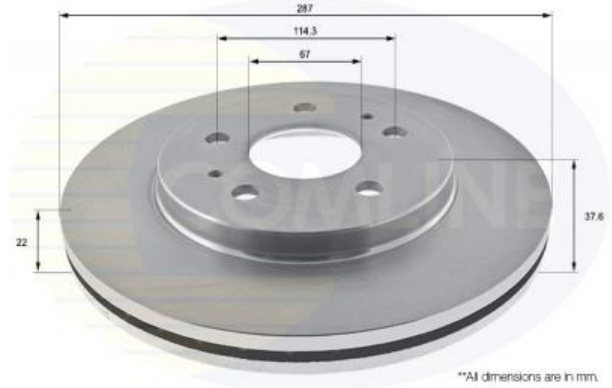

AUTO PARTS

Product Bulletin

ADC0619V - Brake disc

Vehicles

DAIHATSU,

Technical Info

Brake Disc Thickness (mm)	22	Minimum Thickness (mm)	21
Brake Disc Type	Vented Disc	Number of Bores	2
Centering Diameter (mm)	67	Number of Holes	5
Fitting Position	Front Axle	Outer Diameter (mm)	287
Height (mm)	37.6	Pitch Circle	114.3