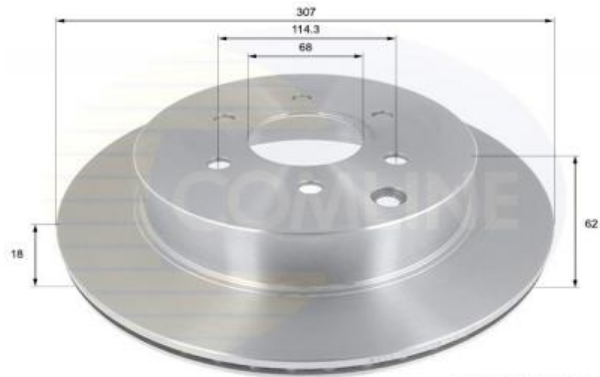

AUTO PARTS

Product Bulletin

ADC0282V - Brake disc

Vehicles

MERCEDES-BENZ, NISSAN,

Technical Info

Brake Disc Thickness (mm)	18.0	Minimum Thickness (mm)	16.0
Brake Disc Type	Vented Disc	Number of Bores	1
Centering Diameter (mm)	68.0	Number of Holes	6
Fitting Position	Rear Axle	Outer Diameter (mm)	307.0
Height (mm)	62.0	Pitch Circle	114.3